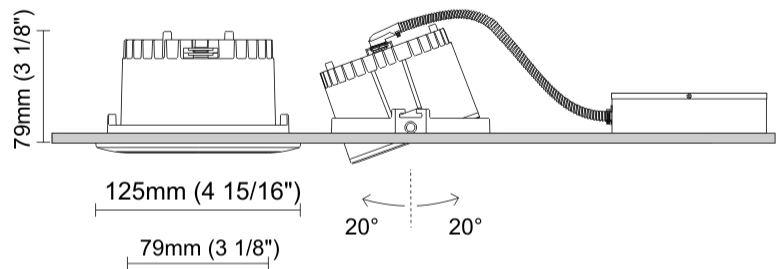

GENERAL

Series: Dixit
Brand: Ivela
Division: Architectural
Mounting Type: Recessed
Mounting Location: Ceiling
Subcategory: Downlight

PHYSICAL

Shape: Round
Diameter (mm): 95
Diameter (in): 3 3/4
Depth (mm): 82
Depth (in): 3 1/4
Min. Recessing Depth (mm): 122
Min. Recessing Depth (in): 4 13/16
Light Distribution: Adjustable / Direct
Weight (kg): 0.4
Weight (lbs): 0.88
Cut-out Measurements: 86mm / 3 3/8

GENERAL

Series: Dixit
 Subseries: Dixit RA17
 Brand: Ivela
 Division: Architectural
 Mounting Type: Recessed
 Mounting Location: Ceiling
 Subcategory: Downlight

PHYSICAL

Shape: Round
 Diameter (mm): 168
 Diameter (in): 6 5/8
 Height (mm): 180
 Height (in): 7 1/16
 Min. Recessing Depth (mm): 180
 Min. Recessing Depth (in): 7 1/16
 Light Distribution: Adjustable / Direct
 Weight (kg): 2
 Weight (lbs): 4.40
 Diffuser: Clear Polycarbonate
 Fixture Finish: MWH
 Fixture Material: Aluminum Die Cast

GENERAL

Series: Dixit
 Subseries: Dixit RA11
 Brand: Ivela
 Division: Architectural
 Mounting Type: Recessed
 Mounting Location: Ceiling
 Subcategory: Downlight

PHYSICAL

Shape: Round
 Diameter (mm): 125
 Diameter (in): 4 ¹⁵/₁₆
 Height (mm): 79
 Height (in): 3 ¹/₈
 Min. Recessing Depth (mm): 119
 Min. Recessing Depth (in): 4 ¹¹/₁₆
 Light Distribution: Direct
 Weight (kg): 0.6
 Weight (lbs): 1.32
 Diffuser: Clear Polycarbonate
 Fixture Finish: MWH
 Fixture Material: Aluminum Die Cast
 Cut-out Measurements: 116mm / 4 9/16"

OPTICAL

Optic°: 55
 Adjustability: Tilt ±20°
 Upon Request: Optic 18° or 30° (mirror-metallized) / 70° (white)

RATINGS AND CERTIFICATIONS

Certified By: Certified for North American Standards
 IP rating: IP20
 IK Rating: IK08
 Glare Rating: ≤ 19